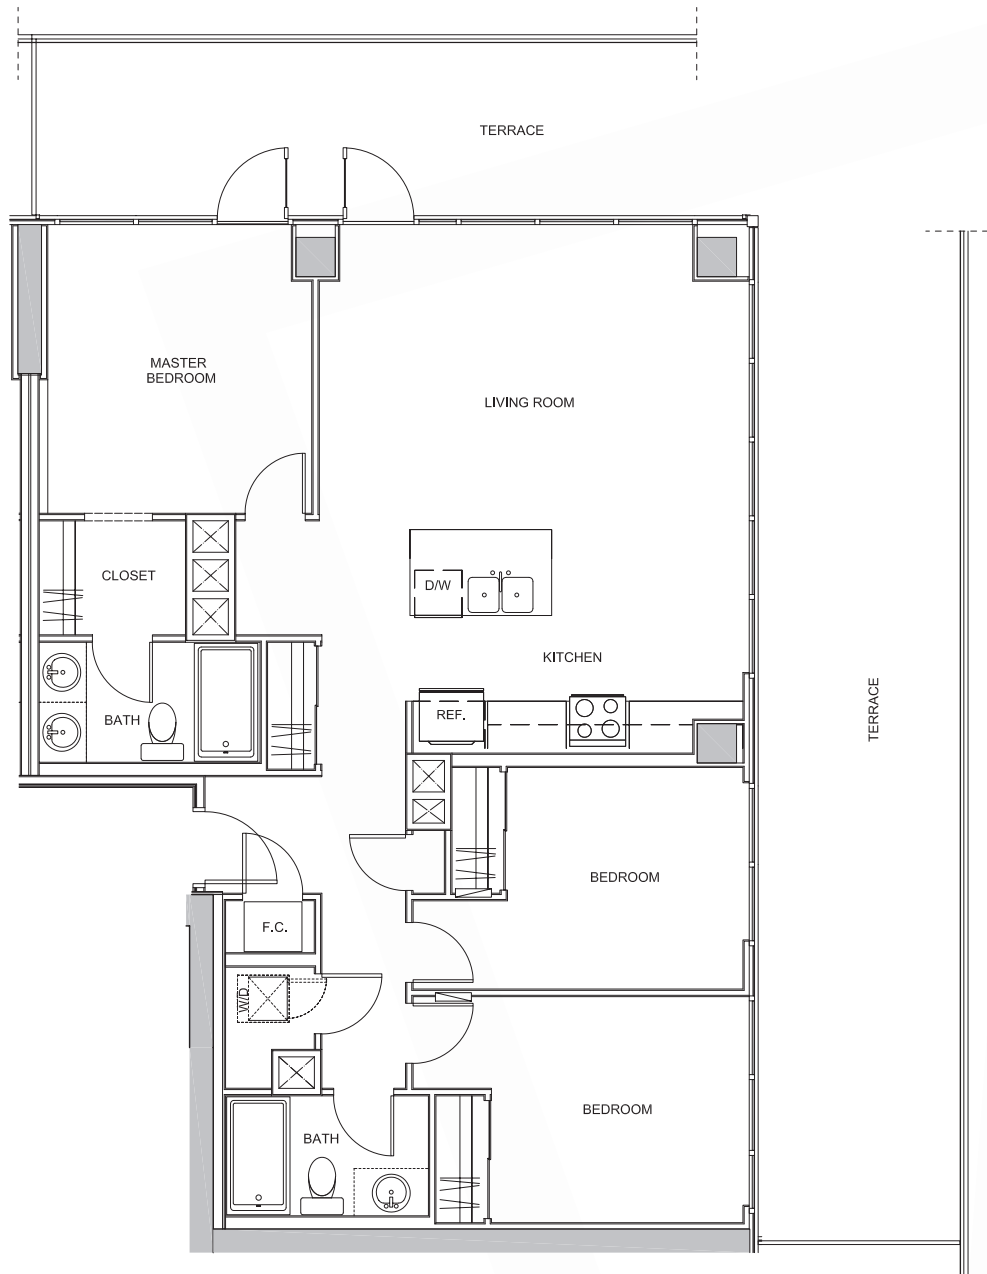

THE TOP

3 BED - 2 BATH - 1152 SQ.FT

FLOOR 22

THE TOP

3 BED - 2 BATH - 1160 SQ.FT

FLOOR 22