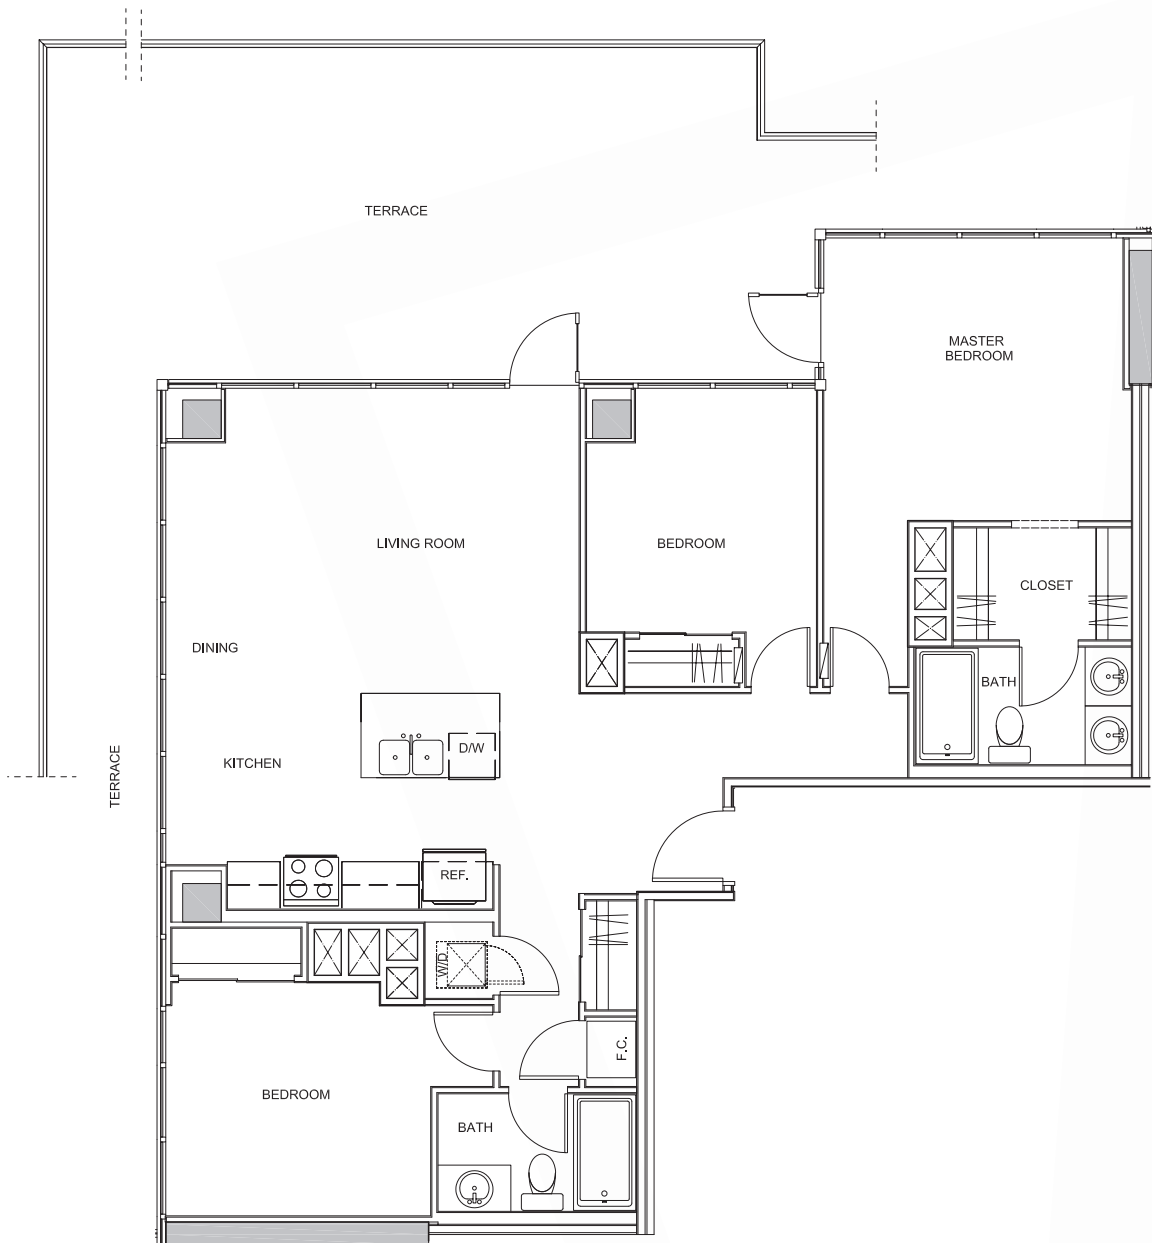

THE CAPTAIN

3 BED - 2 BATH - 1217 SQ.FT

FLOOR 22

THE CAPTAIN

3 BED - 2 BATH - 1228 SQ.FT

FLOOR 22