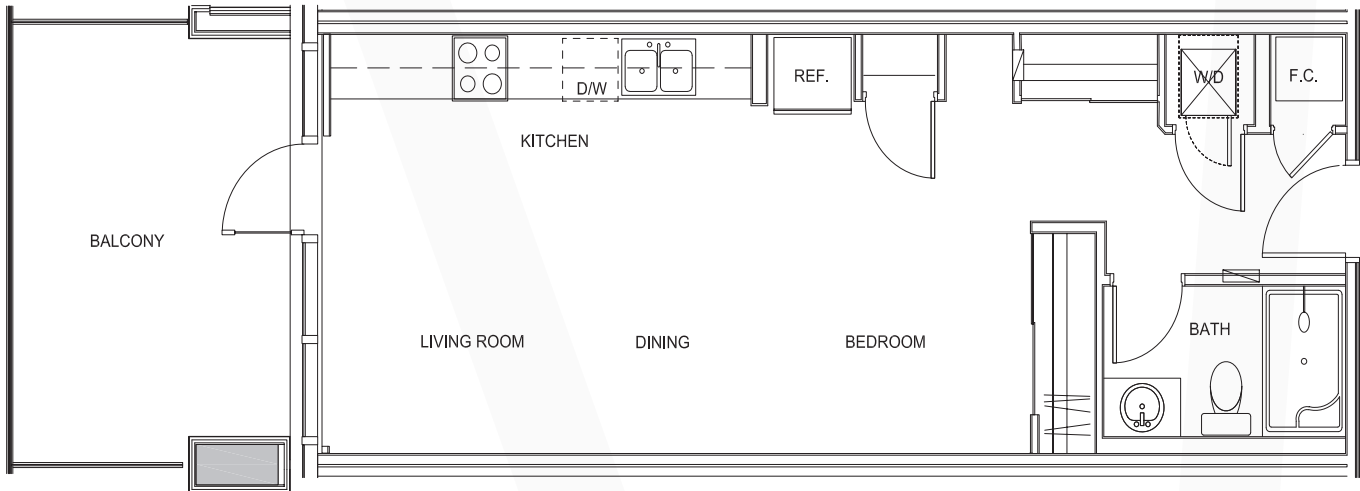

THE HARDEE

STUDIO - 1 BATH - 551 SQ.FT

FLOOR 2

THE HARDEE

STUDIO - 1 BATH - 551 SQ.FT

FLOOR 2

THE HARDEE

STUDIO - 1 BATH - 551 SQ.FT

FLOOR 2

THE HARDEE II

STUDIO - 1 BATH - 553 SQ.FT

FLOOR 2

THE HARDEE III

STUDIO - 1 BATH - 555 SQ.FT

FLOOR 2

THE HARDEE III

STUDIO - 1 BATH - 555 SQ.FT

FLOOR 2