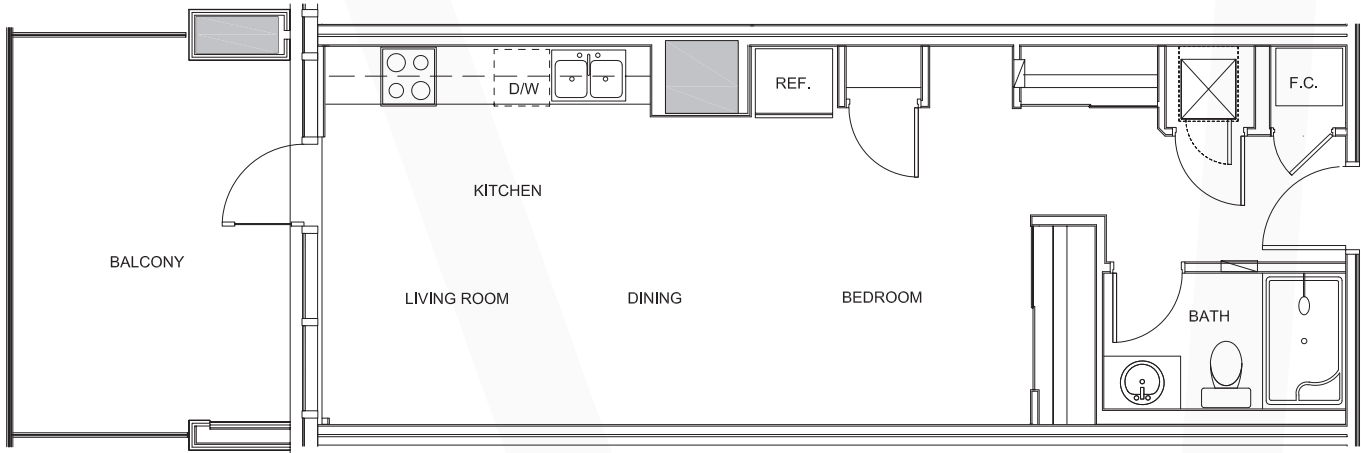

THE HARDEE

STUDIO - 1 BATH - 551 SQ.FT

FLOOR 2

THE HARDEE

STUDIO - 1 BATH - 551 SQ.FT

FLOOR 2

THE HARDEE

STUDIO - 1 BATH - 551 SQ.FT

FLOOR 2

THE HARDEE II

STUDIO - 1 BATH - 553 SQ.FT

FLOOR 2

THE HARDEE III

STUDIO - 1 BATH - 555 SQ.FT

FLOOR 2

THE HARDEE III

STUDIO - 1 BATH - 555 SQ.FT

FLOOR 2