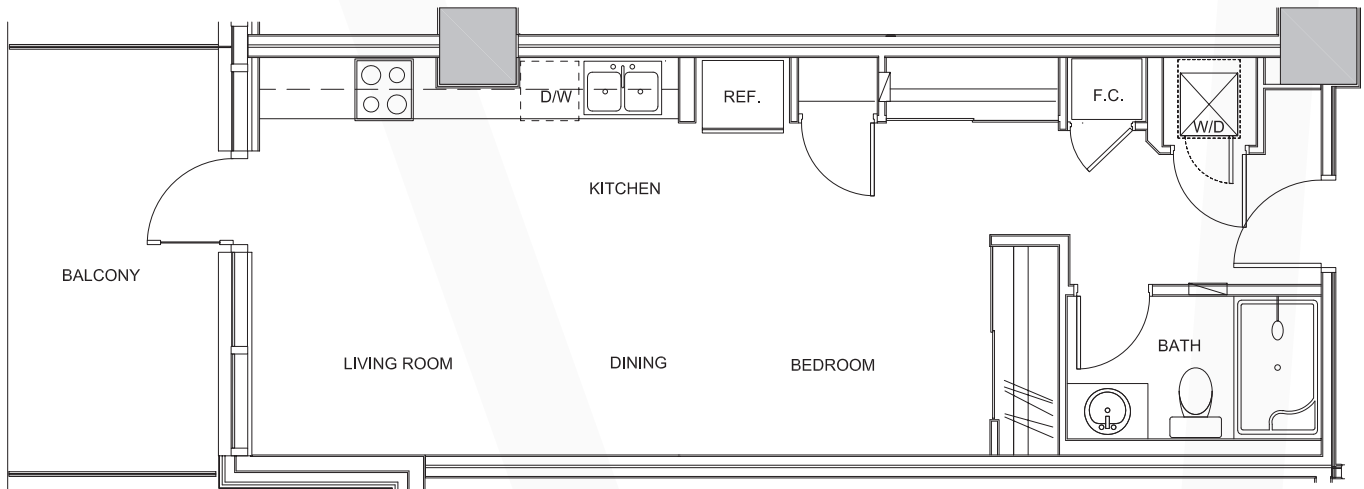

THE HARDEE

STUDIO - 1 BATH - 551 SQ.FT

FLOOR 2

THE HARDEE

STUDIO - 1 BATH - 551 SQ.FT

FLOOR 2

THE HARDEE

STUDIO - 1 BATH - 551 SQ.FT

FLOOR 2

THE HARDEE II

STUDIO - 1 BATH - 553 SQ.FT

FLOOR 2

THE HARDEE III

STUDIO - 1 BATH - 555 SQ.FT

FLOOR 2

THE HARDEE III

STUDIO - 1 BATH - 555 SQ.FT

FLOOR 2