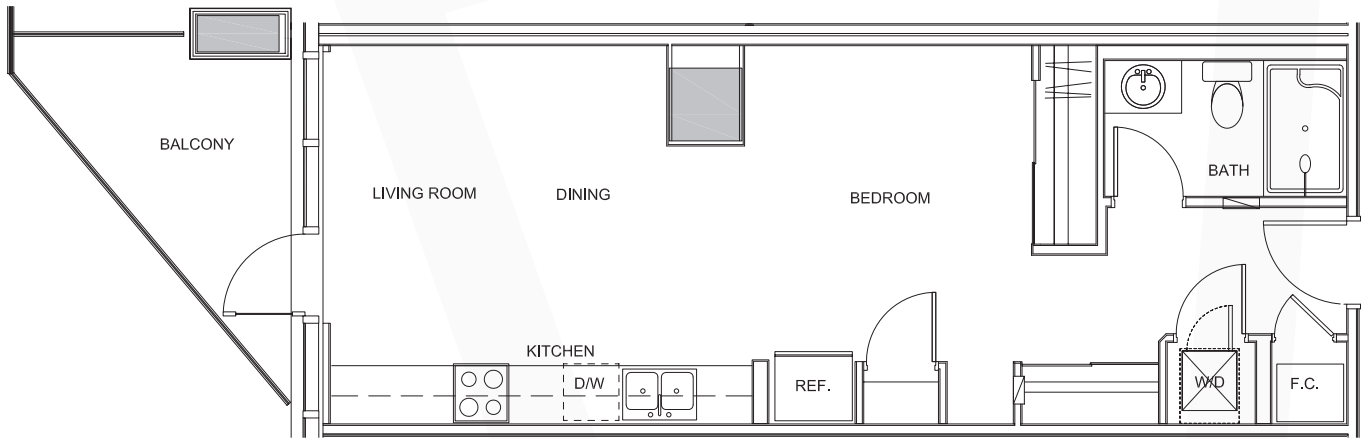

THE HARDEE

STUDIO - 1 BATH - 551 SQ.FT

FLOOR 2

THE HARDEE

STUDIO - 1 BATH - 551 SQ.FT

FLOOR 2

THE HARDEE

STUDIO - 1 BATH - 551 SQ.FT

FLOOR 2

THE HARDEE II

STUDIO - 1 BATH - 553 SQ.FT

FLOOR 2

THE HARDEE III

STUDIO - 1 BATH - 555 SQ.FT

FLOOR 2

THE HARDEE III

STUDIO - 1 BATH - 555 SQ.FT

FLOOR 2