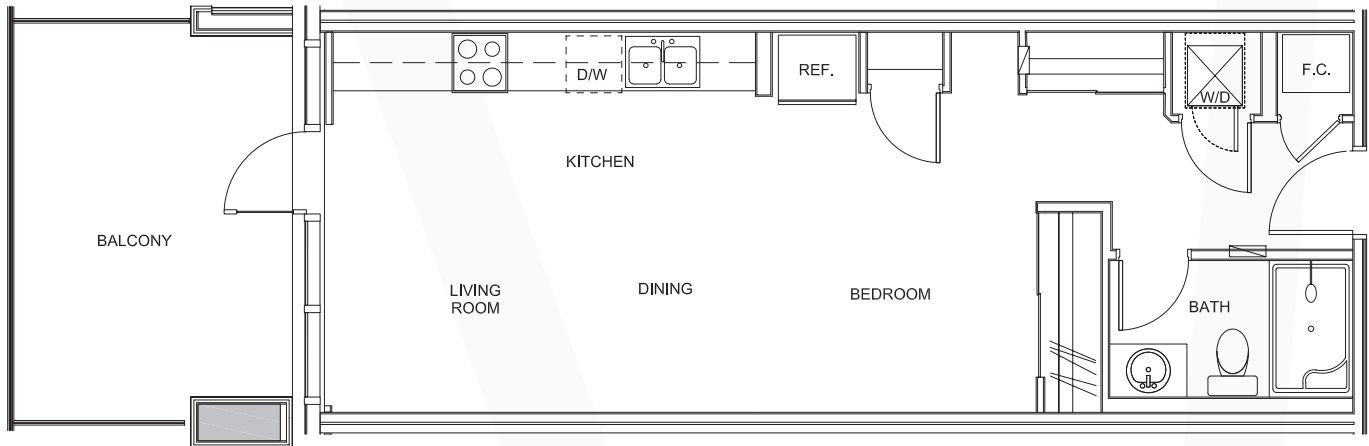

THE HARDEE

STUDIO - 1 BATH - 551 SQ.FT

FLOOR 2

THE HARDEE

STUDIO - 1 BATH - 551 SQ.FT

FLOOR 2

THE HARDEE

STUDIO - 1 BATH - 551 SQ.FT

FLOOR 2

THE HARDEE II

STUDIO - 1 BATH - 553 SQ.FT

FLOOR 2

THE HARDEE III

STUDIO - 1 BATH - 555 SQ.FT

FLOOR 2

THE HARDEE III

STUDIO - 1 BATH - 555 SQ.FT

FLOOR 2