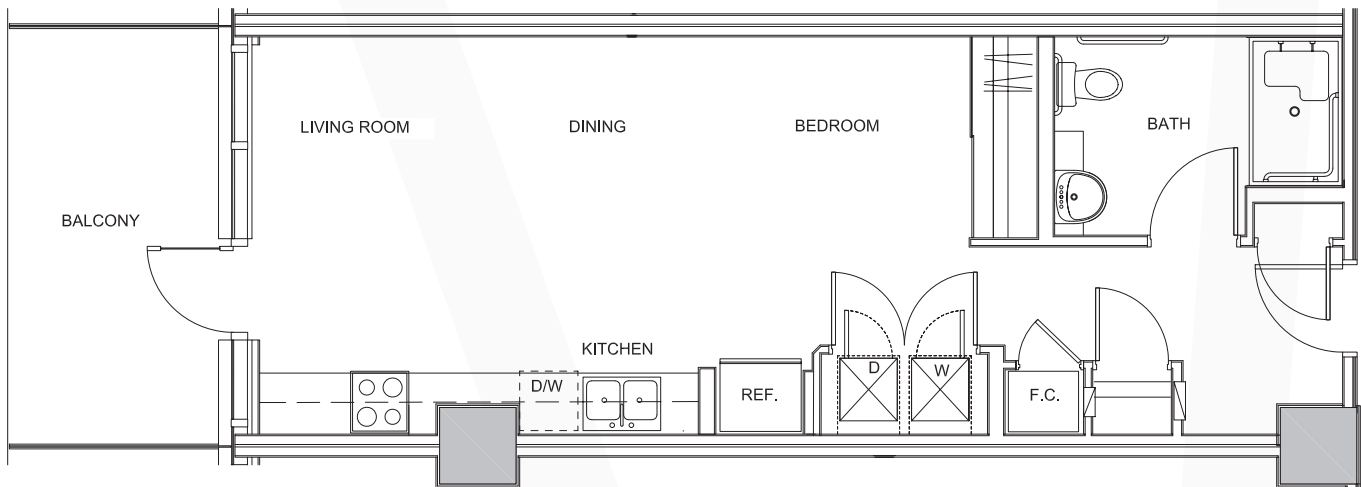

THE GATSBY

STUDIO - 1 BATH - 541 SQ.FT

FLOOR 2

THE GATSBY II

STUDIO - 1 BATH - 557 SQ.FT

FLOOR 2

THE GATSBY III

STUDIO - 1 BATH - 558 SQ.FT

FLOOR 2

THE GATSBY III

STUDIO - 1 BATH - 558 SQ.FT

FLOOR 2

THE GATSBY III

 STUDIO - 1 BATH - 558 SQ.FT

FLOOR 2