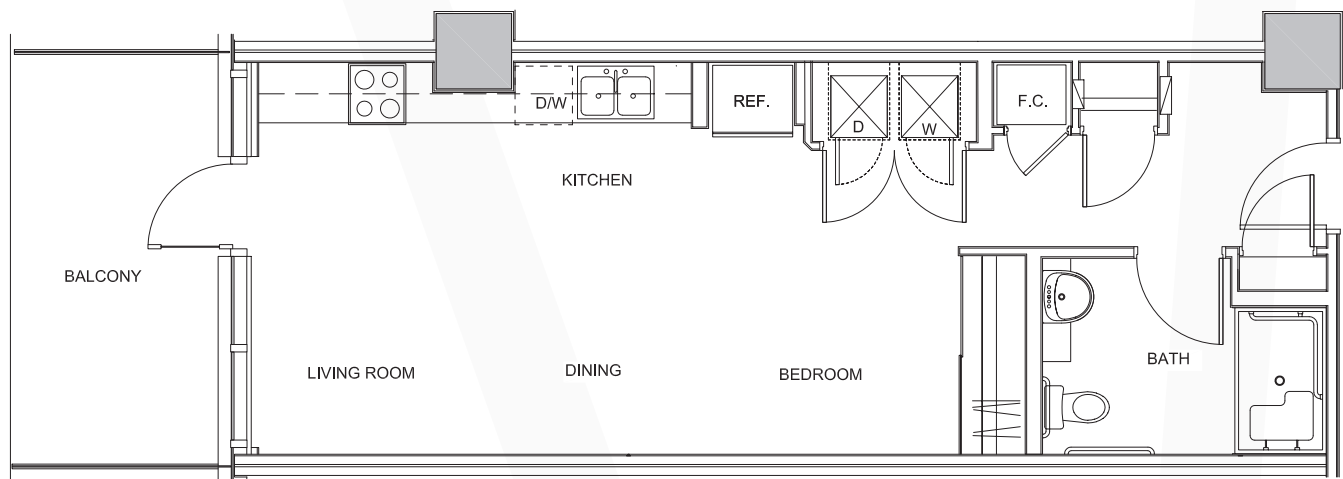

THE GATSBY

STUDIO - 1 BATH - 541 SQ.FT

FLOOR 2

THE GATSBY II

STUDIO - 1 BATH - 557 SQ.FT

FLOOR 2

THE GATSBY III

STUDIO - 1 BATH - 558 SQ.FT

FLOOR 2

THE GATSBY III

STUDIO - 1 BATH - 558 SQ.FT

FLOOR 2

THE GATSBY III

 STUDIO - 1 BATH - 558 SQ.FT

FLOOR 2