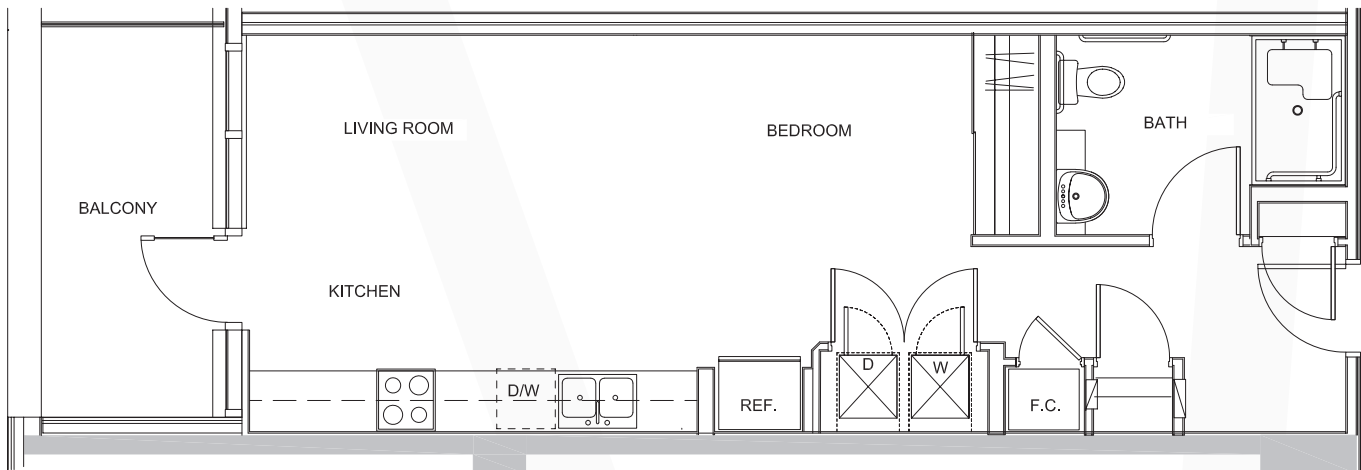

THE GATSBY

STUDIO - 1 BATH - 541 SQ.FT

FLOOR 2

THE GATSBY II

STUDIO - 1 BATH - 557 SQ.FT

FLOOR 2

THE GATSBY III

STUDIO - 1 BATH - 558 SQ.FT

FLOOR 2

THE GATSBY III

STUDIO - 1 BATH - 558 SQ.FT

FLOOR 2

THE GATSBY III

 STUDIO - 1 BATH - 558 SQ.FT

FLOOR 2