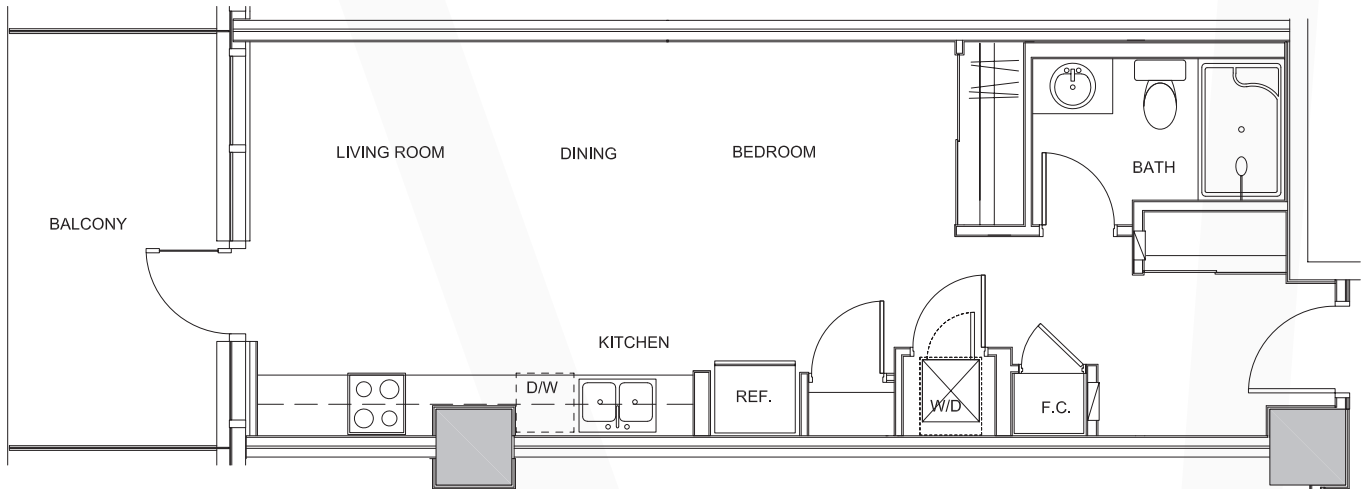

THE GATSBY

STUDIO - 1 BATH - 541 SQ.FT

FLOOR 2

THE GATSBY II

STUDIO - 1 BATH - 557 SQ.FT

FLOOR 2

THE GATSBY III

STUDIO - 1 BATH - 558 SQ.FT

FLOOR 2

THE GATSBY III

STUDIO - 1 BATH - 558 SQ.FT

FLOOR 2

THE GATSBY III

 STUDIO - 1 BATH - 558 SQ.FT

FLOOR 2