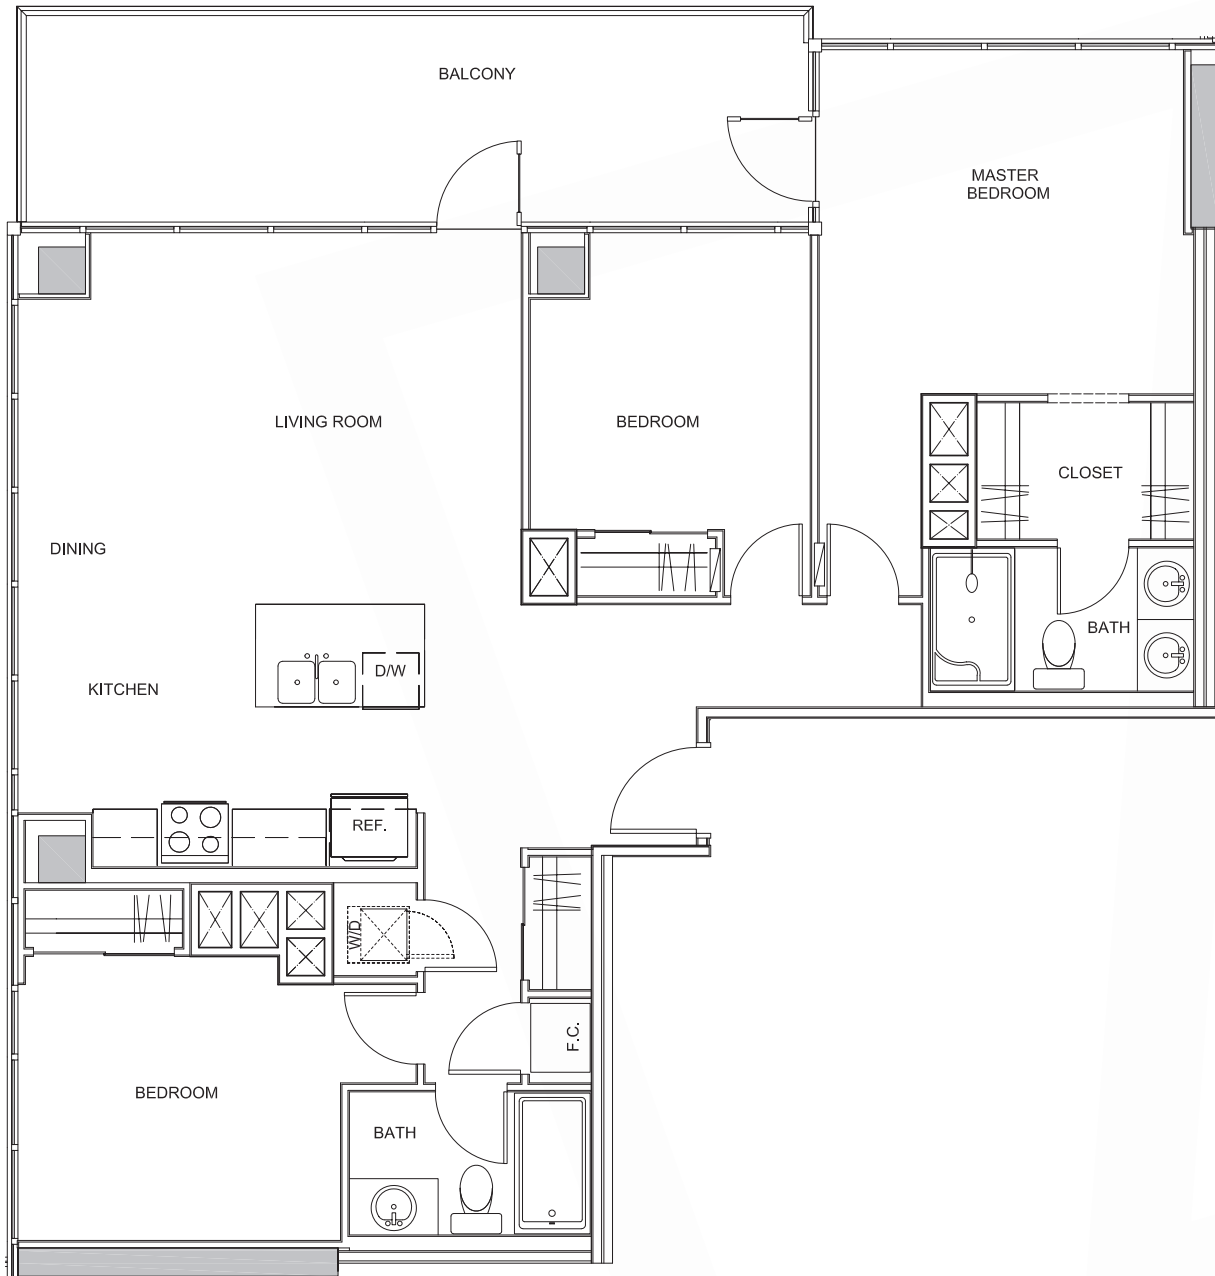

THE FEDORA

3 BED - 2 BATH - 1217 SQ.FT

FLOOR 23-24

THE FEDORA

3 BED - 2 BATH - 1228 SQ.FT

FLOOR 23-24