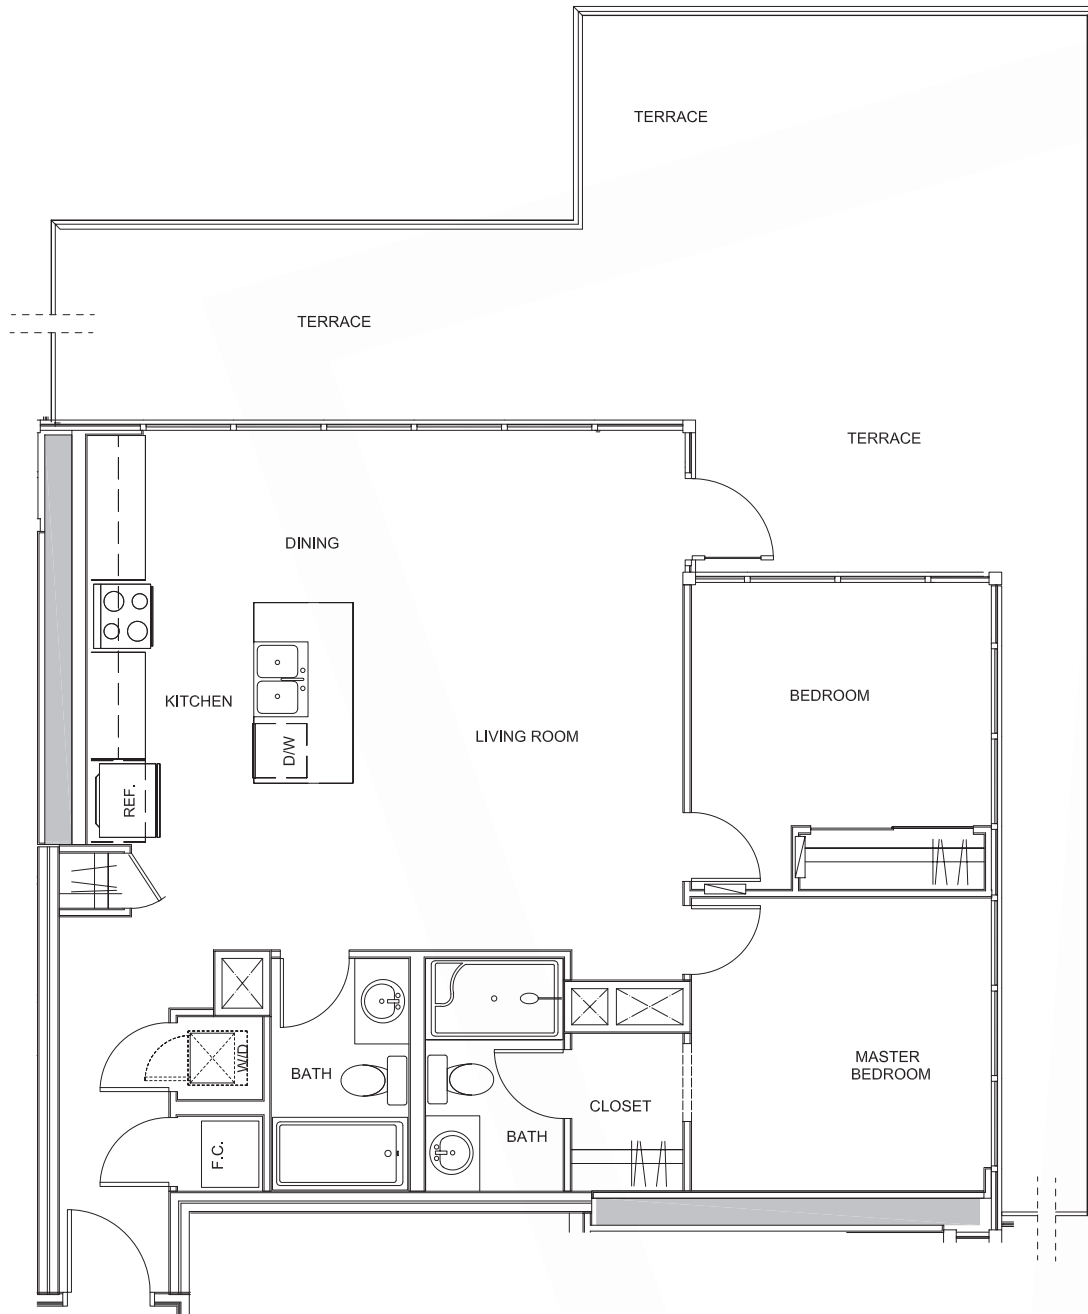

THE CLOCHE

2 BED - 2 BATH - 940 SQ.FT

FLOOR 3

THE CLOCHE

2 BED - 2 BATH - 940 SQ.FT

FLOOR 3

THE CLOCHE II

2 BED - 2 BATH - 940 SQ.FT

FLOOR 3