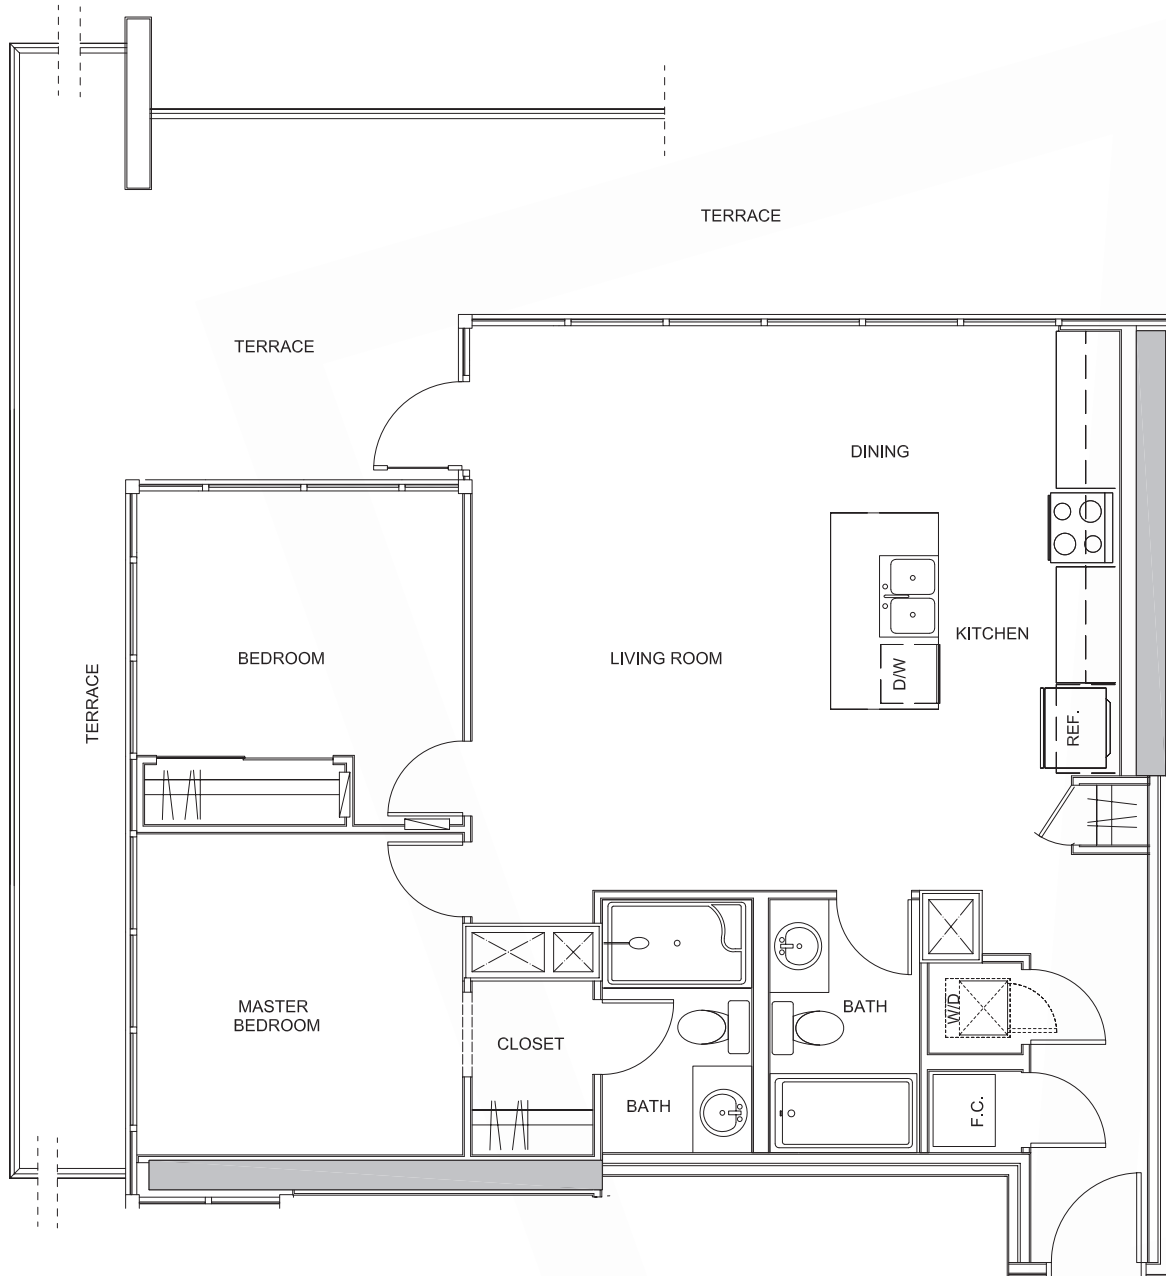

THE CLOCHE

2 BED - 2 BATH - 940 SQ.FT

FLOOR 3

THE CLOCHE

2 BED - 2 BATH - 940 SQ.FT

FLOOR 3

THE CLOCHE II

2 BED - 2 BATH - 940 SQ.FT

FLOOR 3