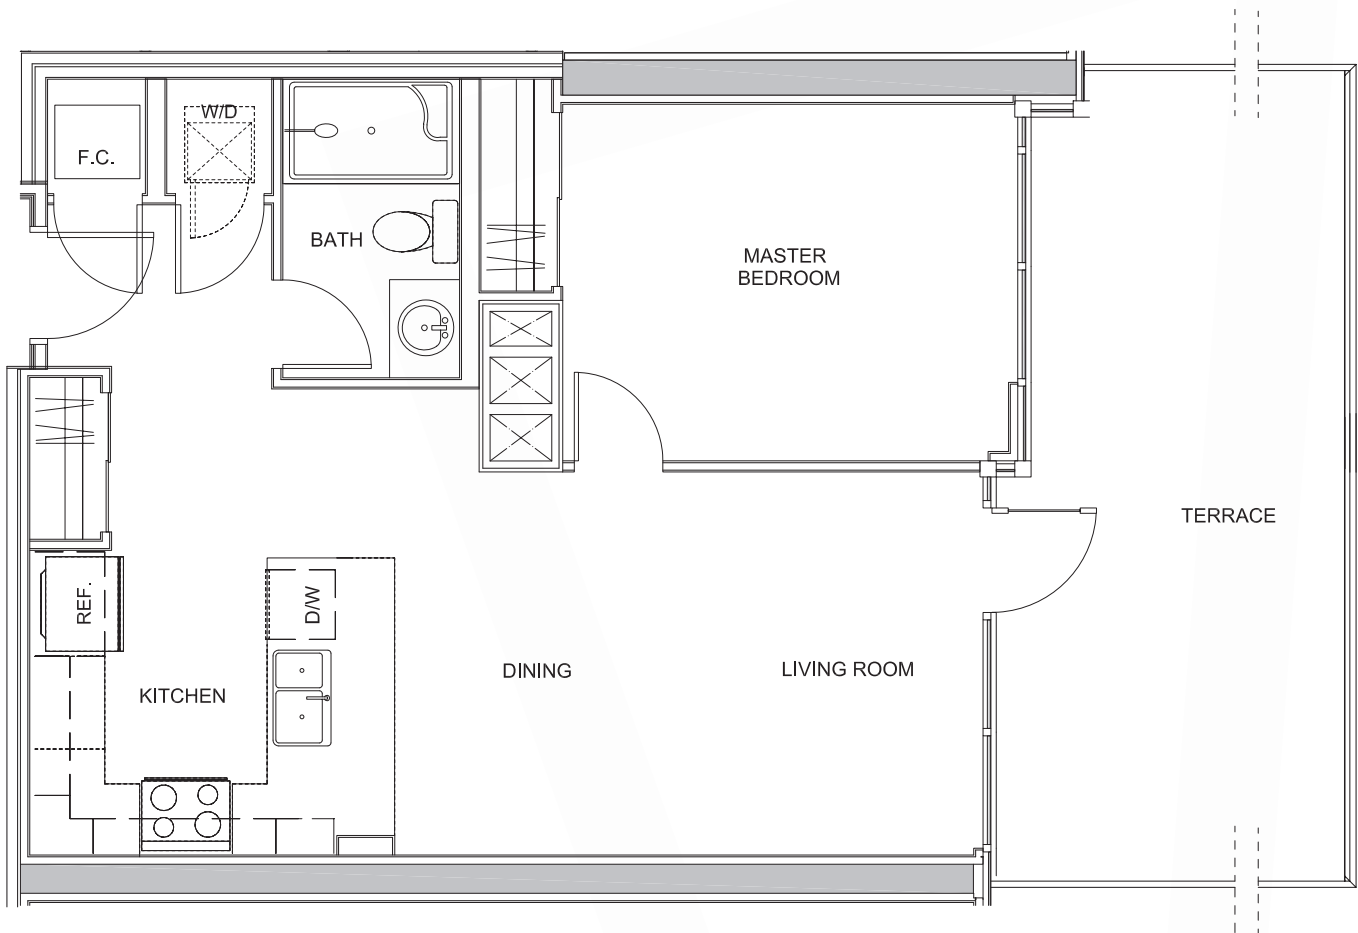

# THE BERET

1 BED - 1 BATH - 640 SQ.FT

FLOOR 3